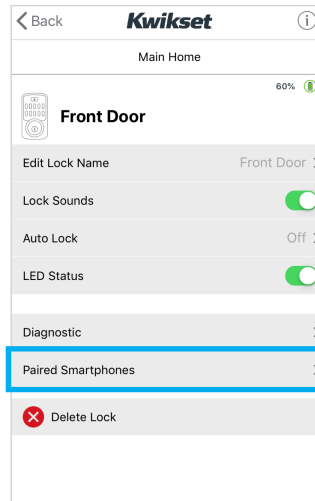

- 1 Go to the main app screen, then tap on  in the bottom right corner.

- 2 Tap on "Paired Smartphones."

- 3 Tap the smartphone you would like to delete.

This smartphone will no longer be able to control this lock.

Note: The owner's smartphone cannot be deleted.