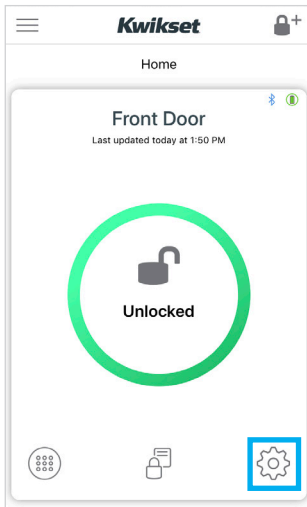

- 1 Go to the main app screen, then tap on  in the bottom right corner.

- 2 Tap on "Paired Smartphones."

- 3 Tap the smartphone you would like to delete.

This smartphone will no longer be able to control this lock.

Note: The owner's smartphone cannot be deleted.