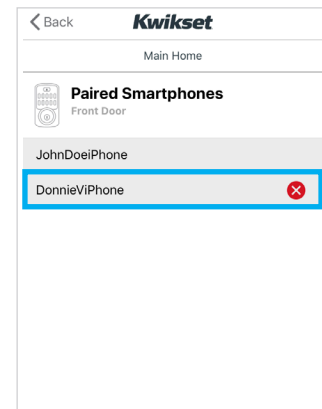

- 1 Go to the main app screen, then tap on  in the bottom right corner.

- 2 Tap on "Paired Smartphones."

- 3 Tap the smartphone you would like to delete.

This smartphone will no longer be able to control this lock.

Note: The owner's smartphone cannot be deleted.